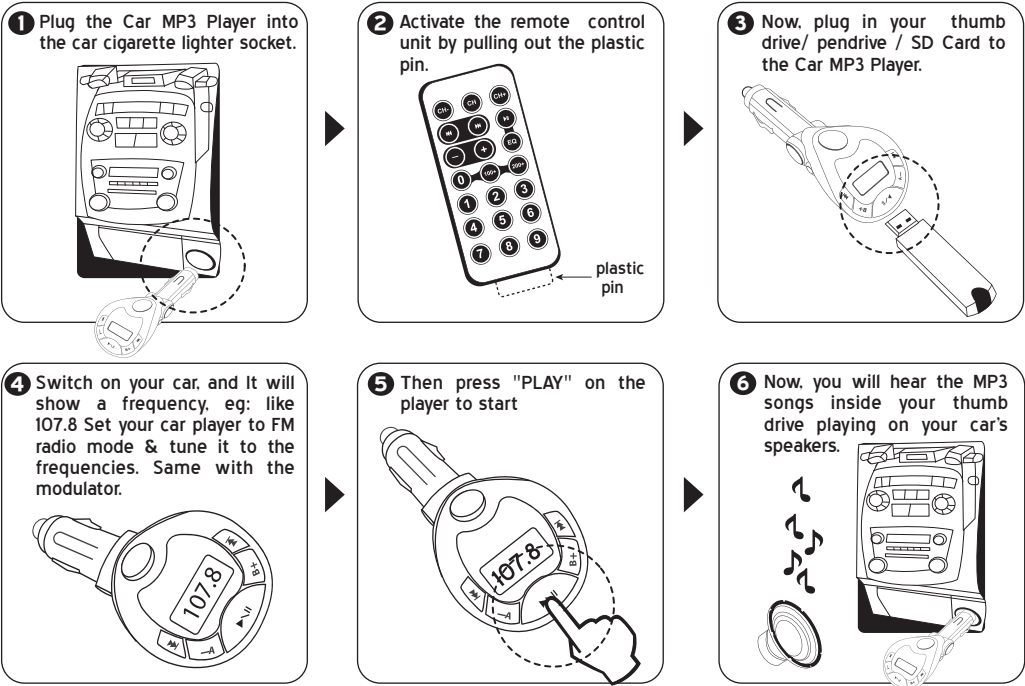

- Remote Features :**
- Channel Direct Access
 - Song Direct Access
- Dig Sound Equalizers :**
- Pop
 - Rock Live
 - Classical
 - Normal

⑤ * Long press button for few second, allow to select the "PLAY MODE" (etc: Repeat All Songs, Single, PLAY Random)